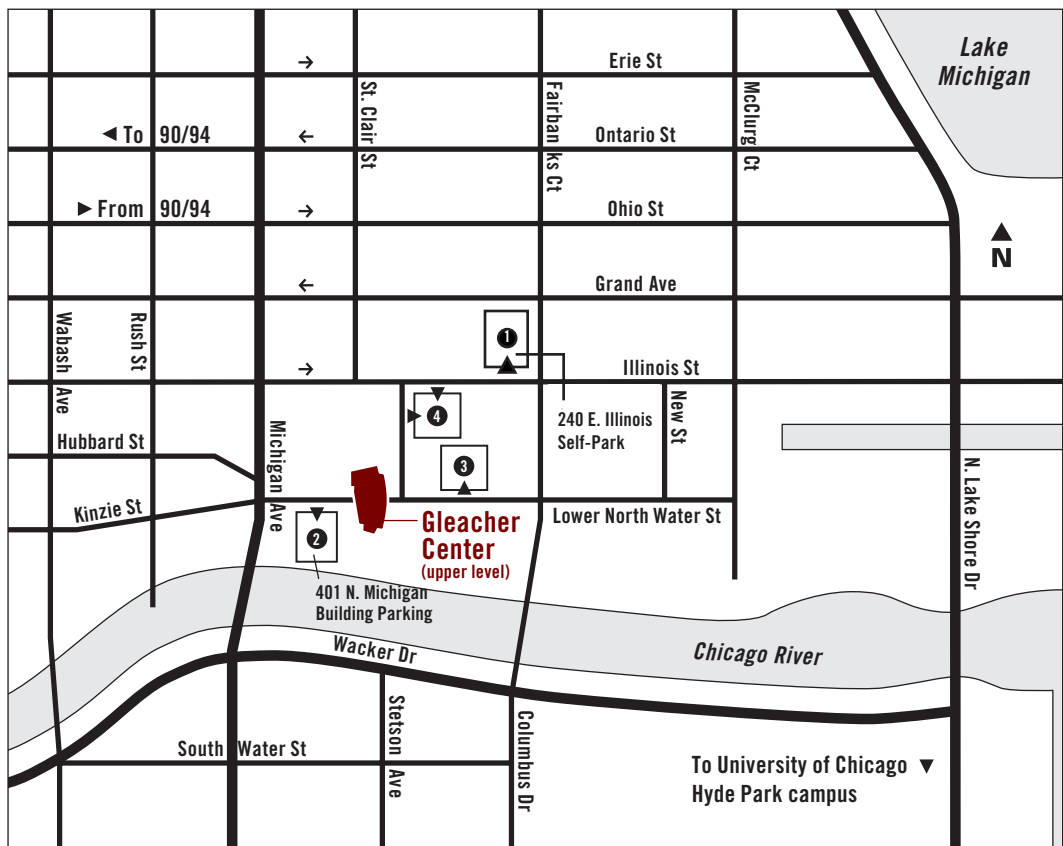

Lower Level: Access To Parking